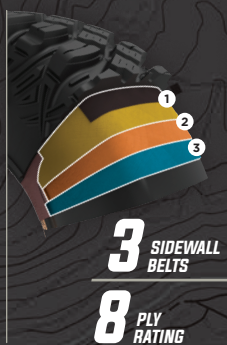

TIRE SHOWN WITH PRO ARMOR® HALO MATTE BLACK

3,000+ MILE RATED

XR SINGLE DUROMETER

- Smaller lug height and single durometer gives this high-speed tire added rigidity and lateral stability when cornering

PRO ARMOR® CRAWLER XR

This tire grips it all, from the desert to the trails

- Square traction profile for even surface contact
- Unique lug design excels in hard-packed, fast terrain

		TREAD DEPTH	TIRE WEIGHT	PLY RATING	SIDEWALL BELTS	LOAD RATING
14"	28" x 10" R14 T281014XR *1,99 US *259 CAN	16 mm	32 lbs	8	3	1,140 lbs
15"	32" x 10" R15 T321015XR *249 US *319 CAN		39 lbs			1,390 lbs
15"	33" x 10" R15 T331015XR *259 US *339 CAN		39 lbs			1,390 lbs

BUILT TO PERFORM

Triple belt sidewalls provide superior durability and resistance to sidewall punctures while increasing load ratings — all without adding weight for optimal performance.

FITS ON THESE POLARIS® MACHINES:

POLARIS GENERAL

- 28" FITS ALL MODELS

POLARIS SPORTSMAN

- 28" FITS ALL SCRAMBLER XP 1000 S MODELS

READING TIRES NUMBER BY NUMBER

Tire Height Tire Width Wheel Size

32" x 10" R15

BACKED BY